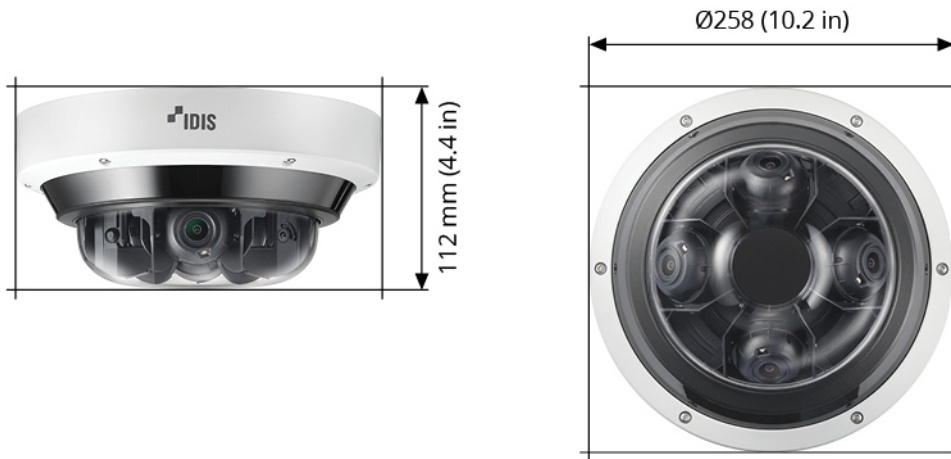

DC-U6K31WRA

20MP AI Multi-directional Camera

NDAA & TAA Compliant

5MP OUTDOOR DOME CAMERA WITH INTELLIGENT ANALYTICS AND HIGH-LEVEL SECURITY

The DC-U6K31WRA features a 1/2.8" CMOS sensor delivering 5MP (2592x1944) high-resolution video, with a motorized vari-focal lens for precise remote focal adjustment. It ensures clear visibility in challenging lighting conditions through 120dB True WDR and IR LEDs with a 25m range. The integrated IDLA (Intelligent Deep Learning Analytics) engine enables accurate object classification for humans, vehicles, and faces, supporting advanced functions such as intrusion and loitering detection. Compliant with FIPS 140-3 Level 3 security standards and certified with IP67, IK10, and NEMA4X, the camera operates reliably in harsh outdoor environments from -40°C to +55°C. It is ideal for industrial sites, public safety, and critical infrastructure requiring precise analytics and high-level data security.

MECHANICAL

Dimensions	Ø258 x 112mm(Ø10.2" x 4.4")
------------	-----------------------------

Weight 2.8kg (6.2lb)

DIMENSIONS

Unit - mm (inch)

DC-U6K31WRA | Compatible Accessories

ENVIRONMENT

CONFIGURATION